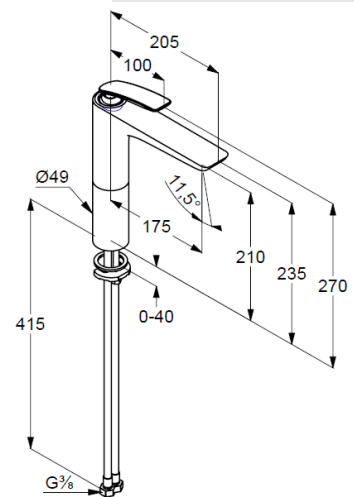

Single lever basin mixer

Ref.: 522960575

basin mixer for washbowls DN 15/ PN 10

single lever mixer

single hole mounted

solid lever, metal

Aerator, S-Pointer M24 PCA

ceramic cartridge with hotwater safety device

flow rate at 3 bar = 8 l/ min.

fixed spout

rapid installation set

without pop up waste

Product picture

Dimensional drawing

Flow rate diagram